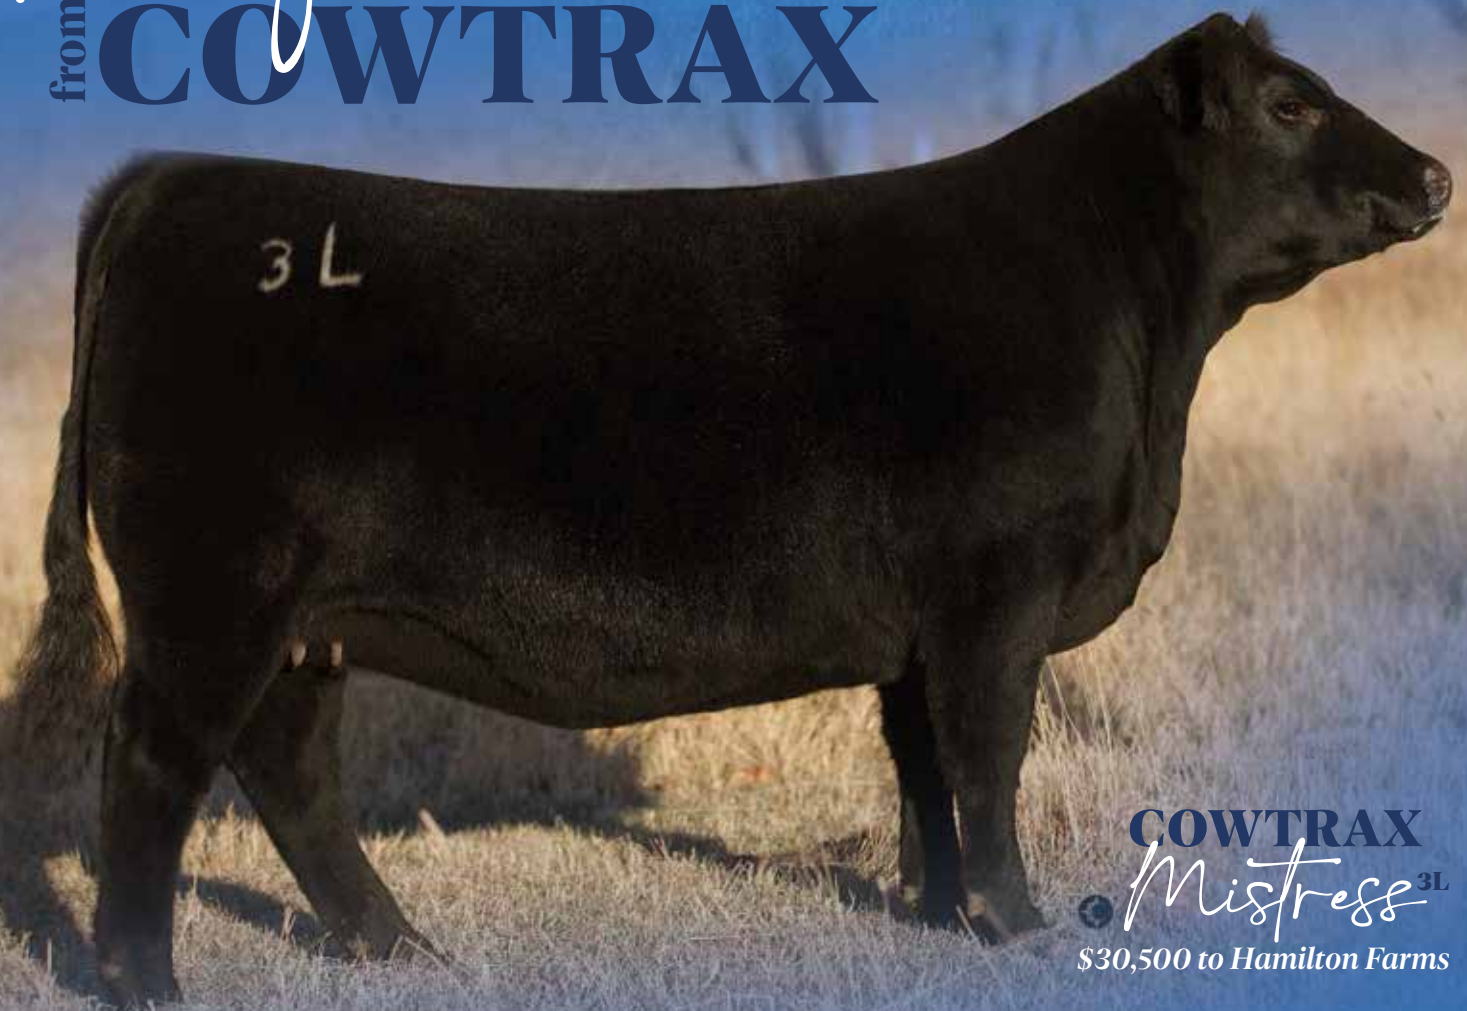

Heifers
from **COWTRAX**

COWTRAX
Mistress^{3L}
$30,500 to Hamilton Farms