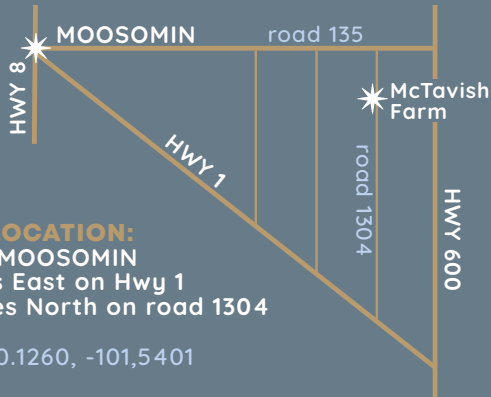

Welcome 14TH ANNUAL MCTAVISH FARMS BULL SALE

SALE DAY PHONES:

JARED MCTAVISH 306-435-9842
FARM 306-435-4925

SALE STAFF:

Ryan Hurlburt 306-292-9812
Hugh Garrett, Ring Service 306-435-9436

BOHRSON MARKETING:

Cody Haney 403-845-8806
Jaxon Payne 306 830-0456

SALE LOCATION:
FROM MOOSOMIN
6 miles East on Hwy 1
2.5 miles North on road 1304

GPS: 50.1260, -101.5401