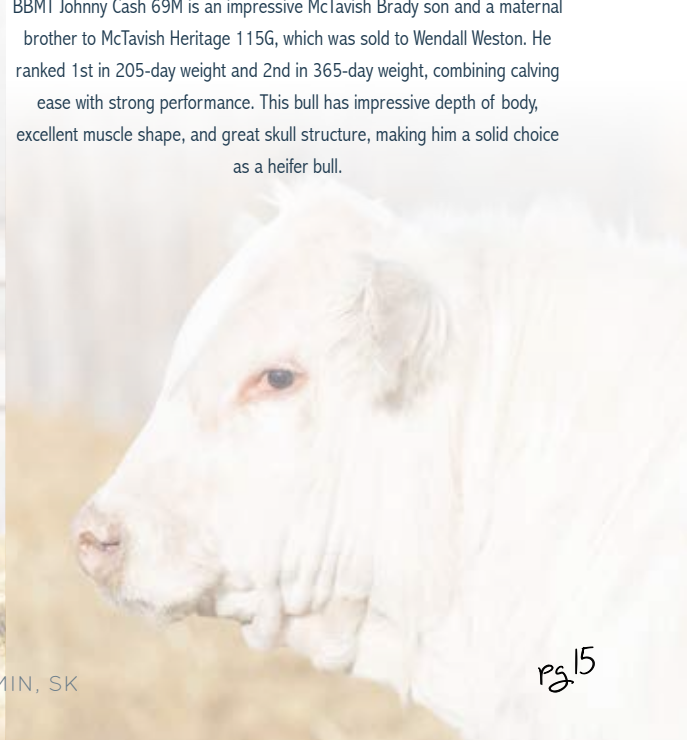

Johnny Cash

BBMT Johnny Cash 69M is an impressive McTavish Brady son and a maternal brother to McTavish Heritage 115G, which was sold to Wendall Weston. He ranked 1st in 205-day weight and 2nd in 365-day weight, combining calving ease with strong performance. This bull has impressive depth of body, excellent muscle shape, and great skull structure, making him a solid choice as a heifer bull.