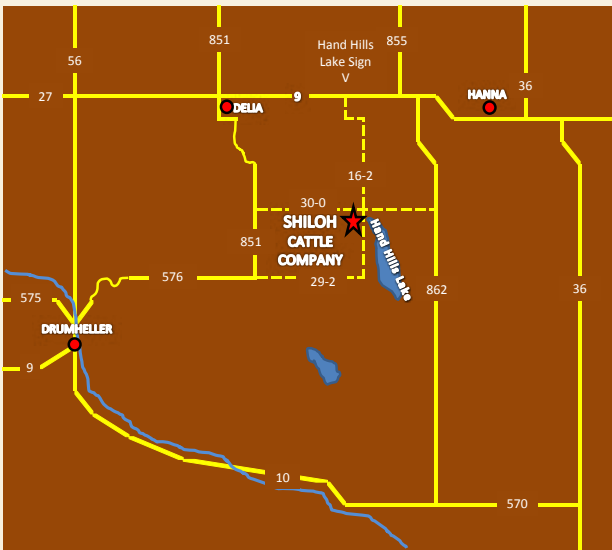

From Drumheller - Go east on Hwy # 576 for 29 km.

- Then turn north (Left) onto Hwy # 851 for 6.5 km.
- Then turn east (right) onto township Rd. 300 for 11.5 km. (At Shiloh Cattle Co. Sign)
- Then turn south (right) onto Range Rd. 162. (At Shiloh Cattle Co. Sign)
- First driveway on the right. (Overhead Ranch Gate)